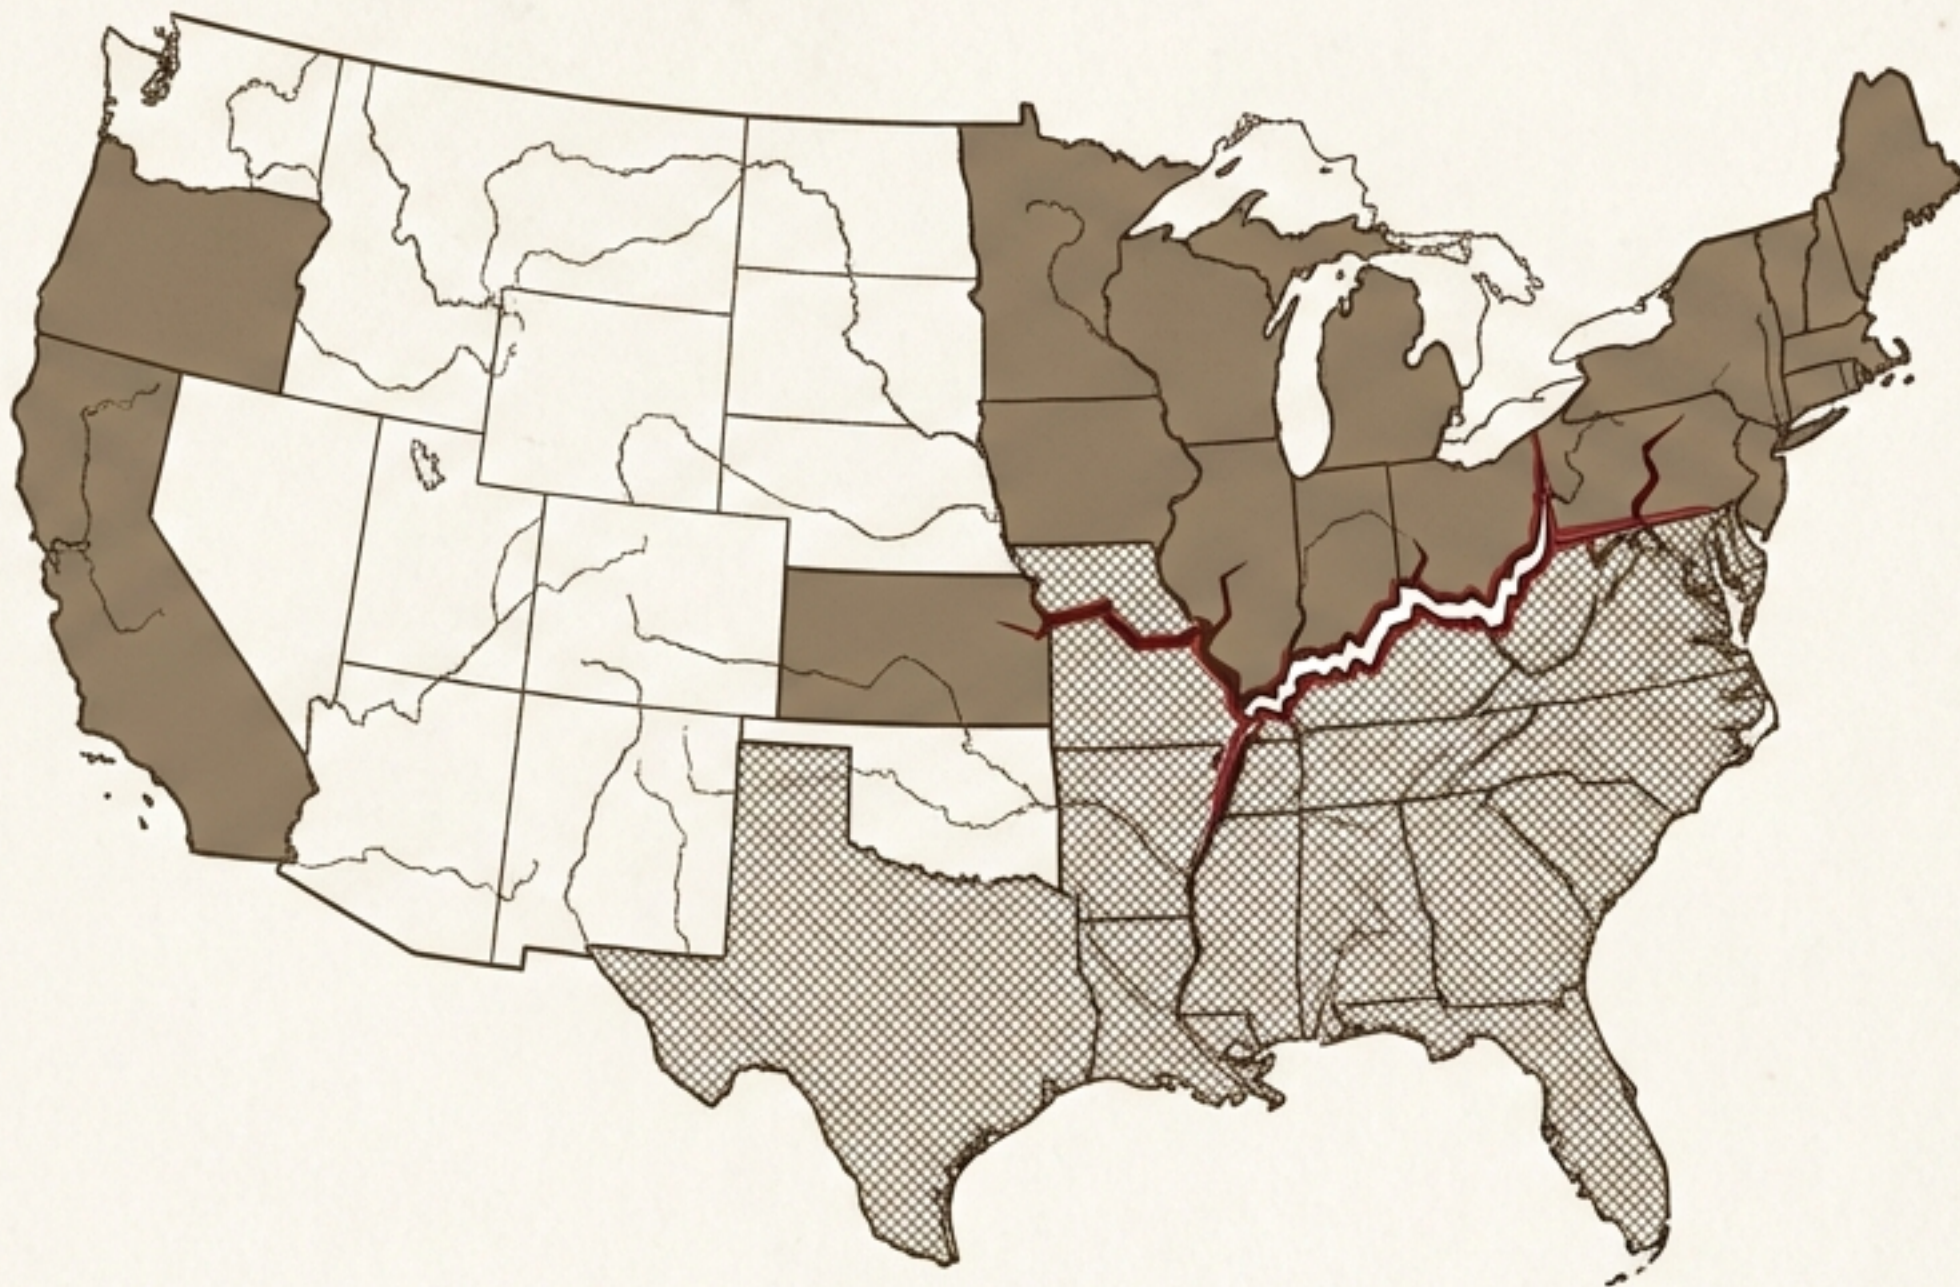

We do not look to the planet to predict the future, but to understand the quality of the time.

# 1861: The Fracture of American Identity

- **Catalysts:** Deeply entrenched slavery, State's Rights vs. Federal Authority, divergent economic interests.
- **The Spark:** The election of Abraham Lincoln (1860) and the attack on Fort Sumter (April 1861).
- **The Atmosphere:** A collective sense of impending doom and the painful dissolution of national harmony. Hundreds of thousands enlisted, altering the social fabric overnight.