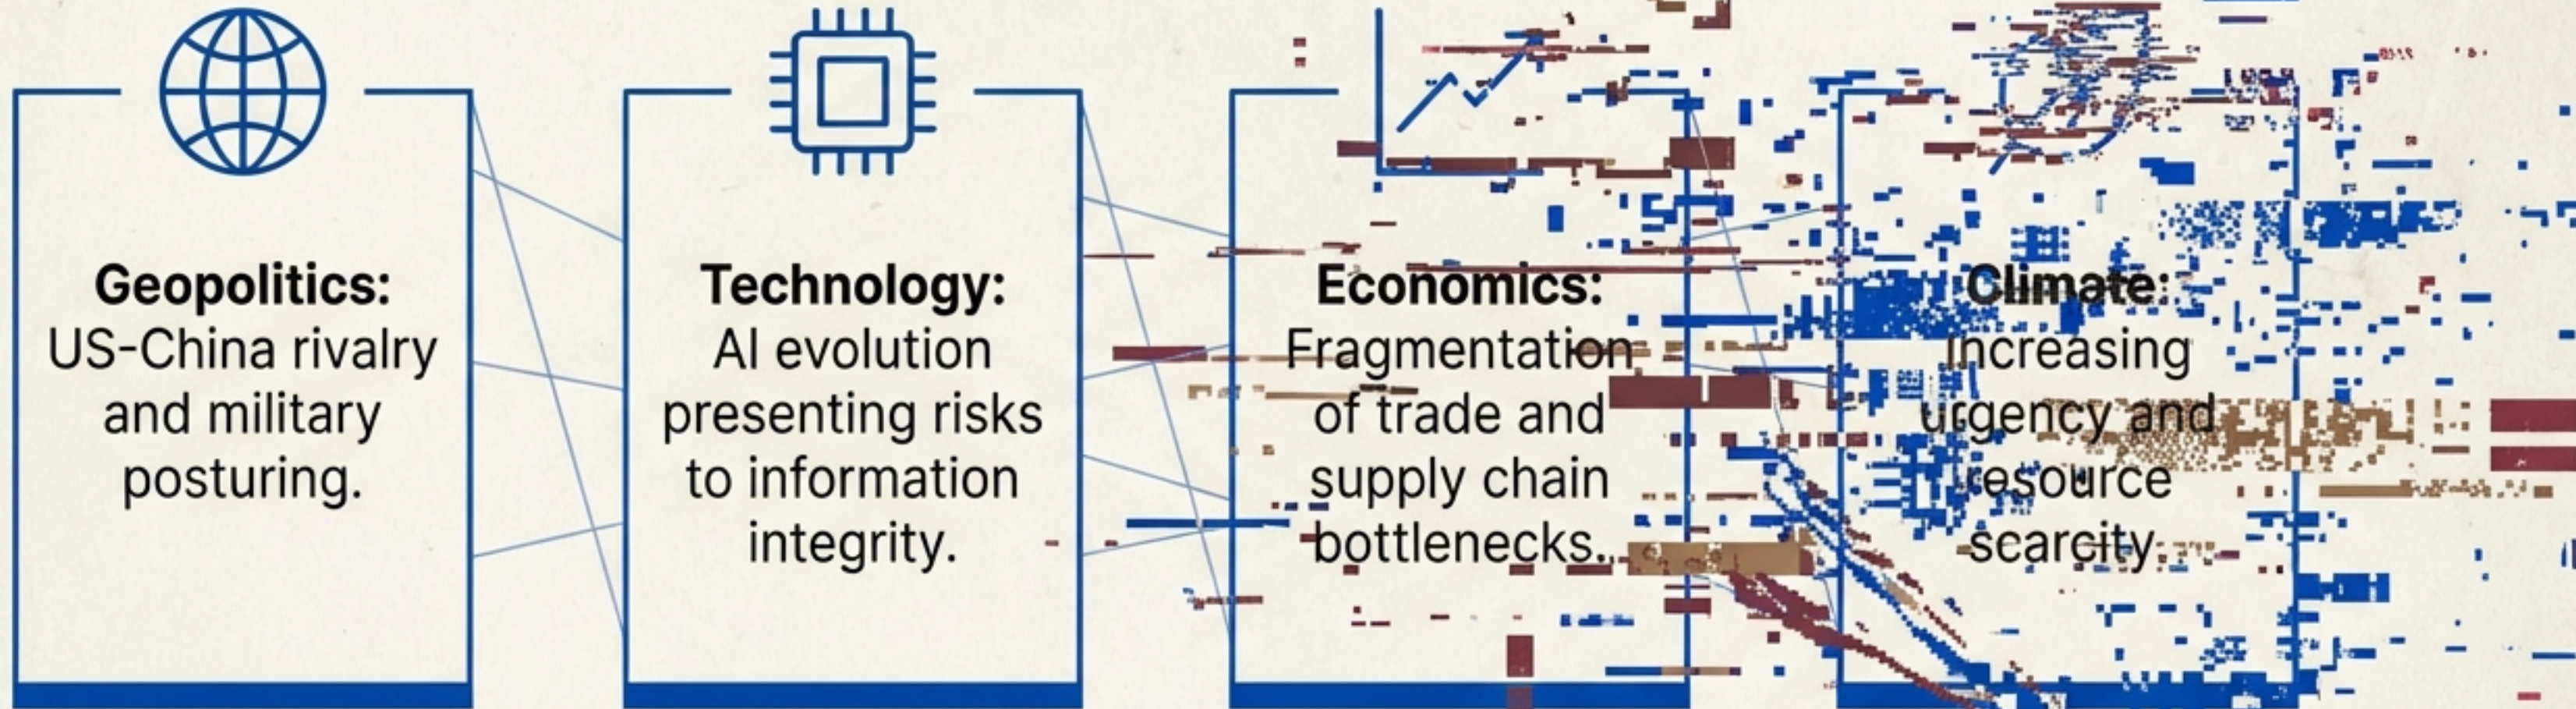

## Interpretation:

- **Dissolution:** The 'Union' was not just a political entity but an idea; Neptune in Pisces symbolized the washing away of this illusion of unity.
- **Idealism vs. Delusion:** The era was defined by the clash of high moral idealism (Abolition) against the deep delusion of preserving a slave state.
- **The Fog:** The nation entered a period of 'spiritual upheaval' where the path forward was obscured by the chaos of collapsing structures.

## Interpretation:

- **Dissolution of Reality:** Just as the Union dissolved in 1861, our 'shared reality' is currently dissolving via Deepfakes, AI, and algorithmic polarization.
- **The Shift:** We are moving from a 'Water' phase (confusion, misinformation) to a 'Fire' phase (Aries).
- **The Warning:** This suggests the 'Cold War' of information may snap into a period of aggressive 'new identity' formation or overt action.