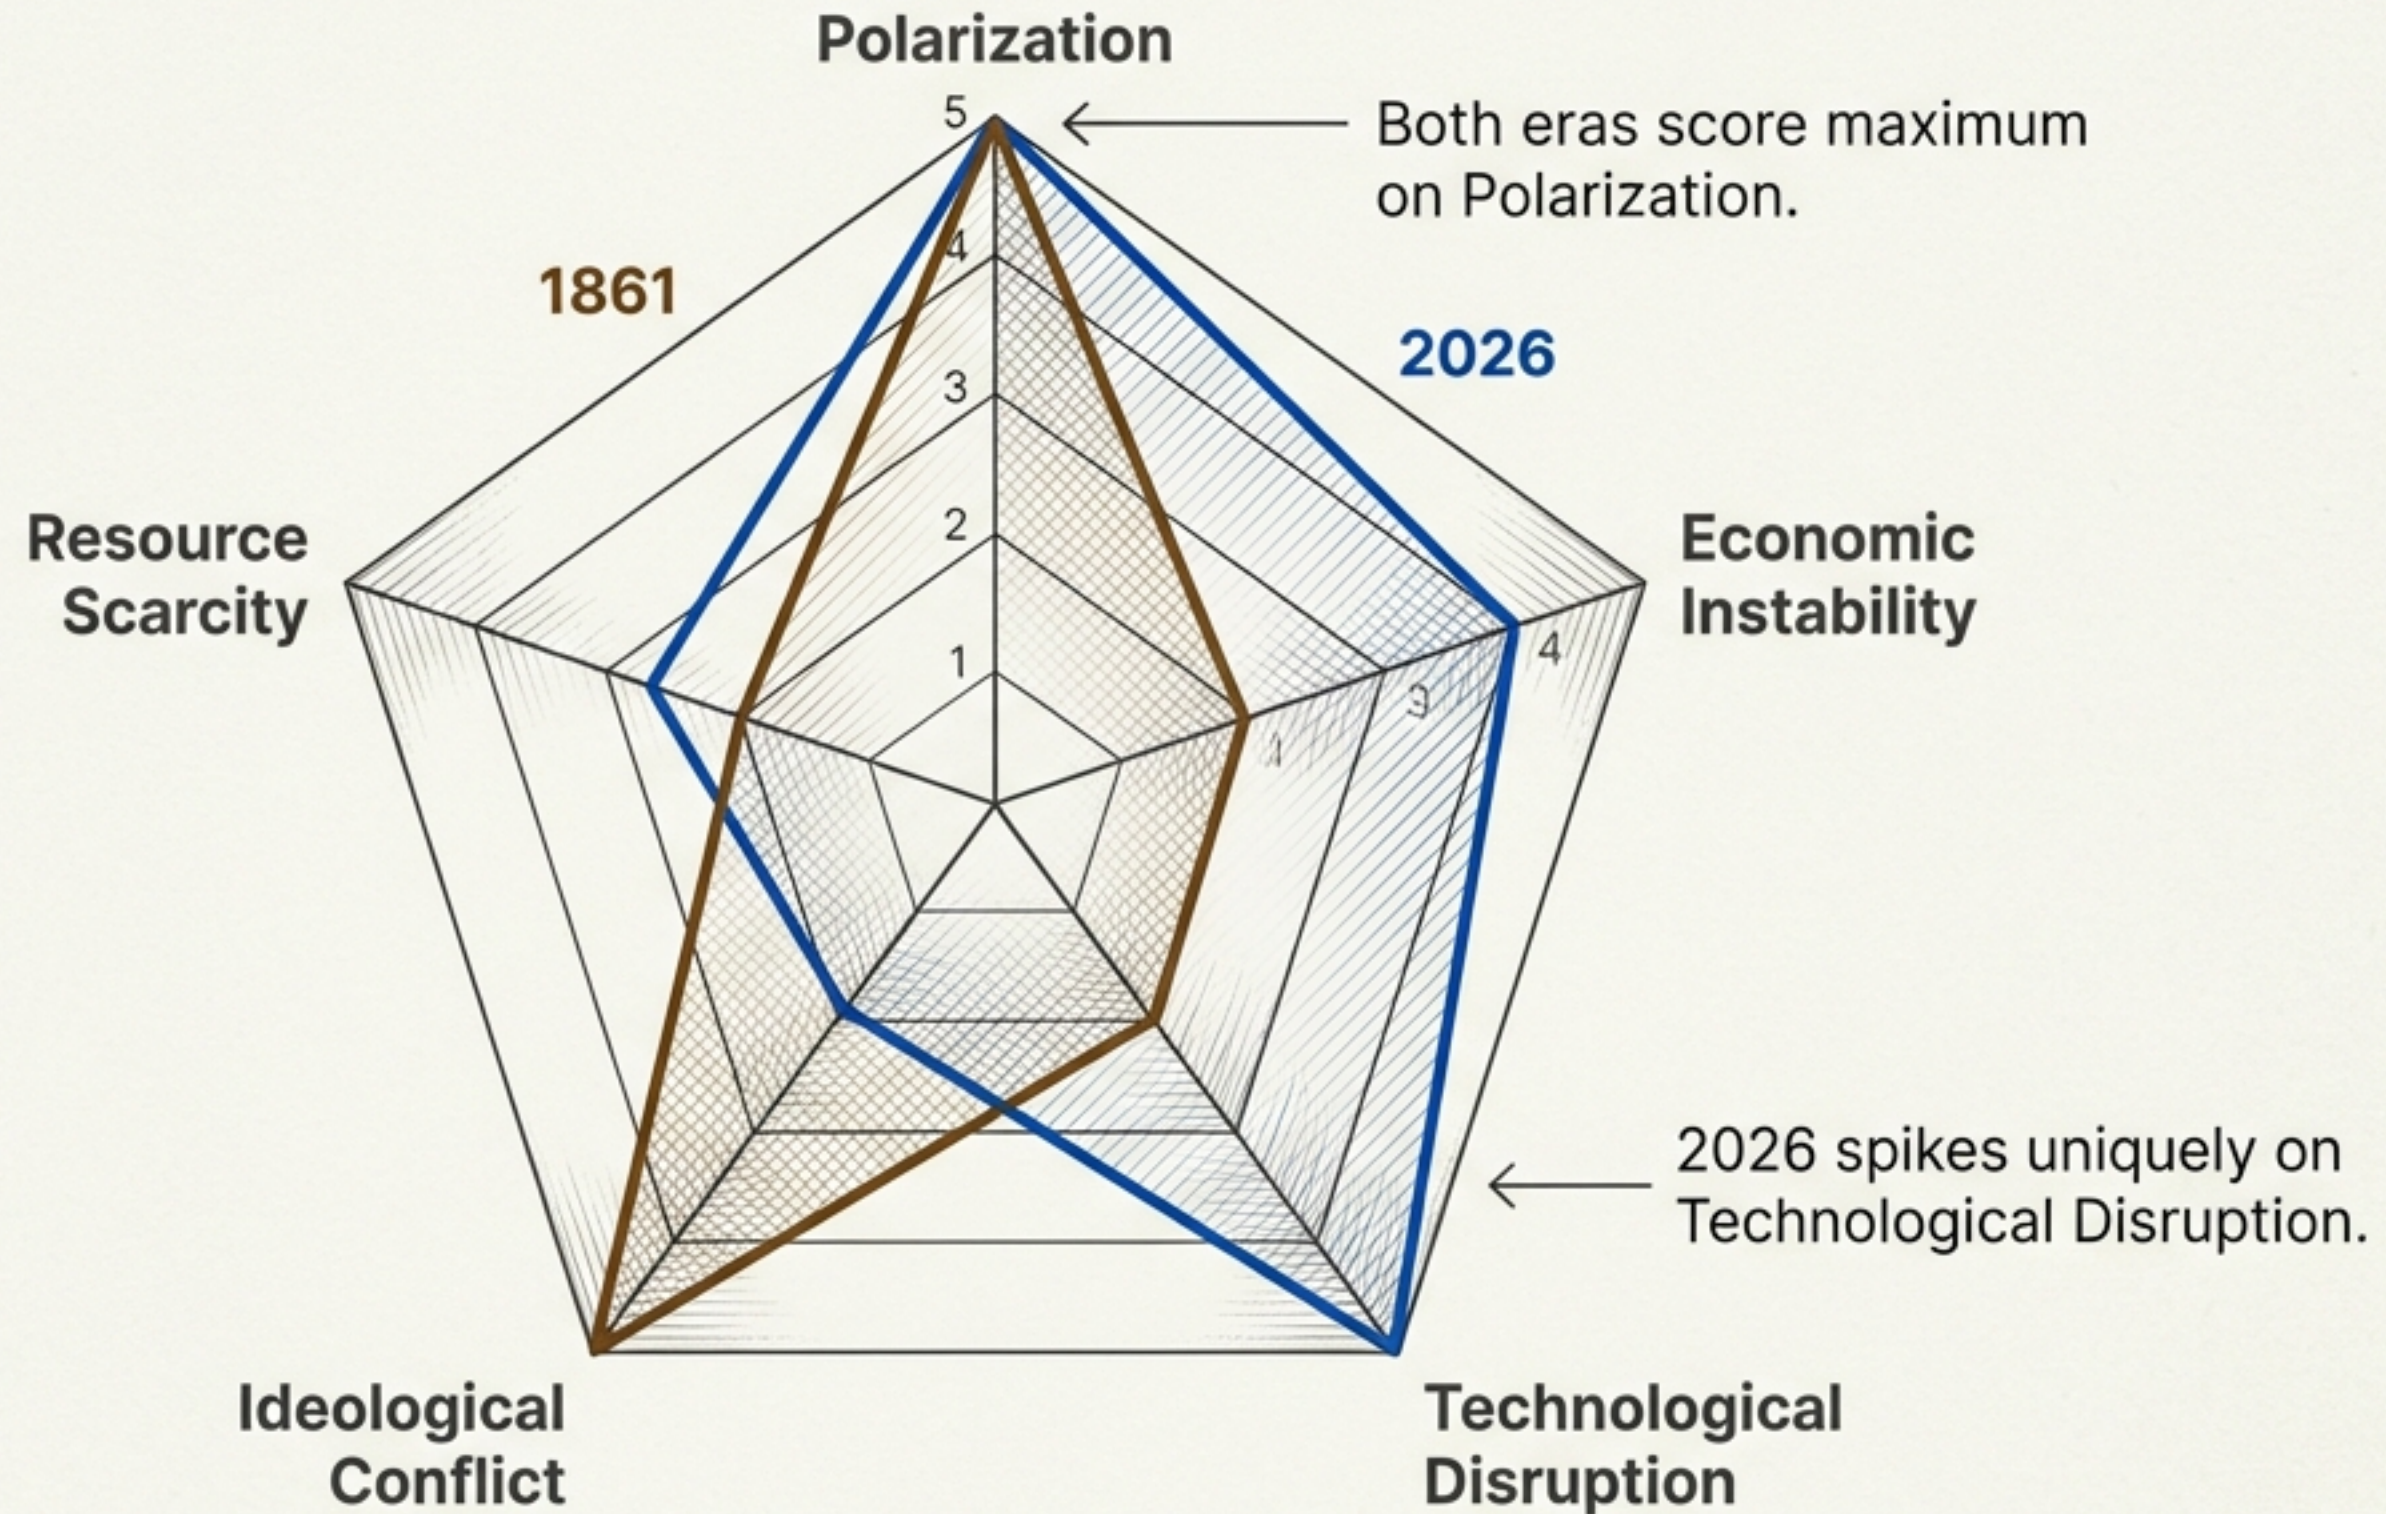

We do not look to the planet to predict the future, but to understand the quality of the time.

## Interpretation:

- **Dissolution of Reality:** Just as the Union dissolved in 1861, our 'shared reality' is currently dissolving via Deepfakes, AI, and algorithmic polarization.
- **The Shift:** We are moving from a 'Water' phase (confusion, misinformation) to a 'Fire' phase (Aries).
- **The Warning:** This suggests the 'Cold War' of information may snap into a period of aggressive 'new identity' formation or overt action.

# Visualizing the Tension: Societal Stressors