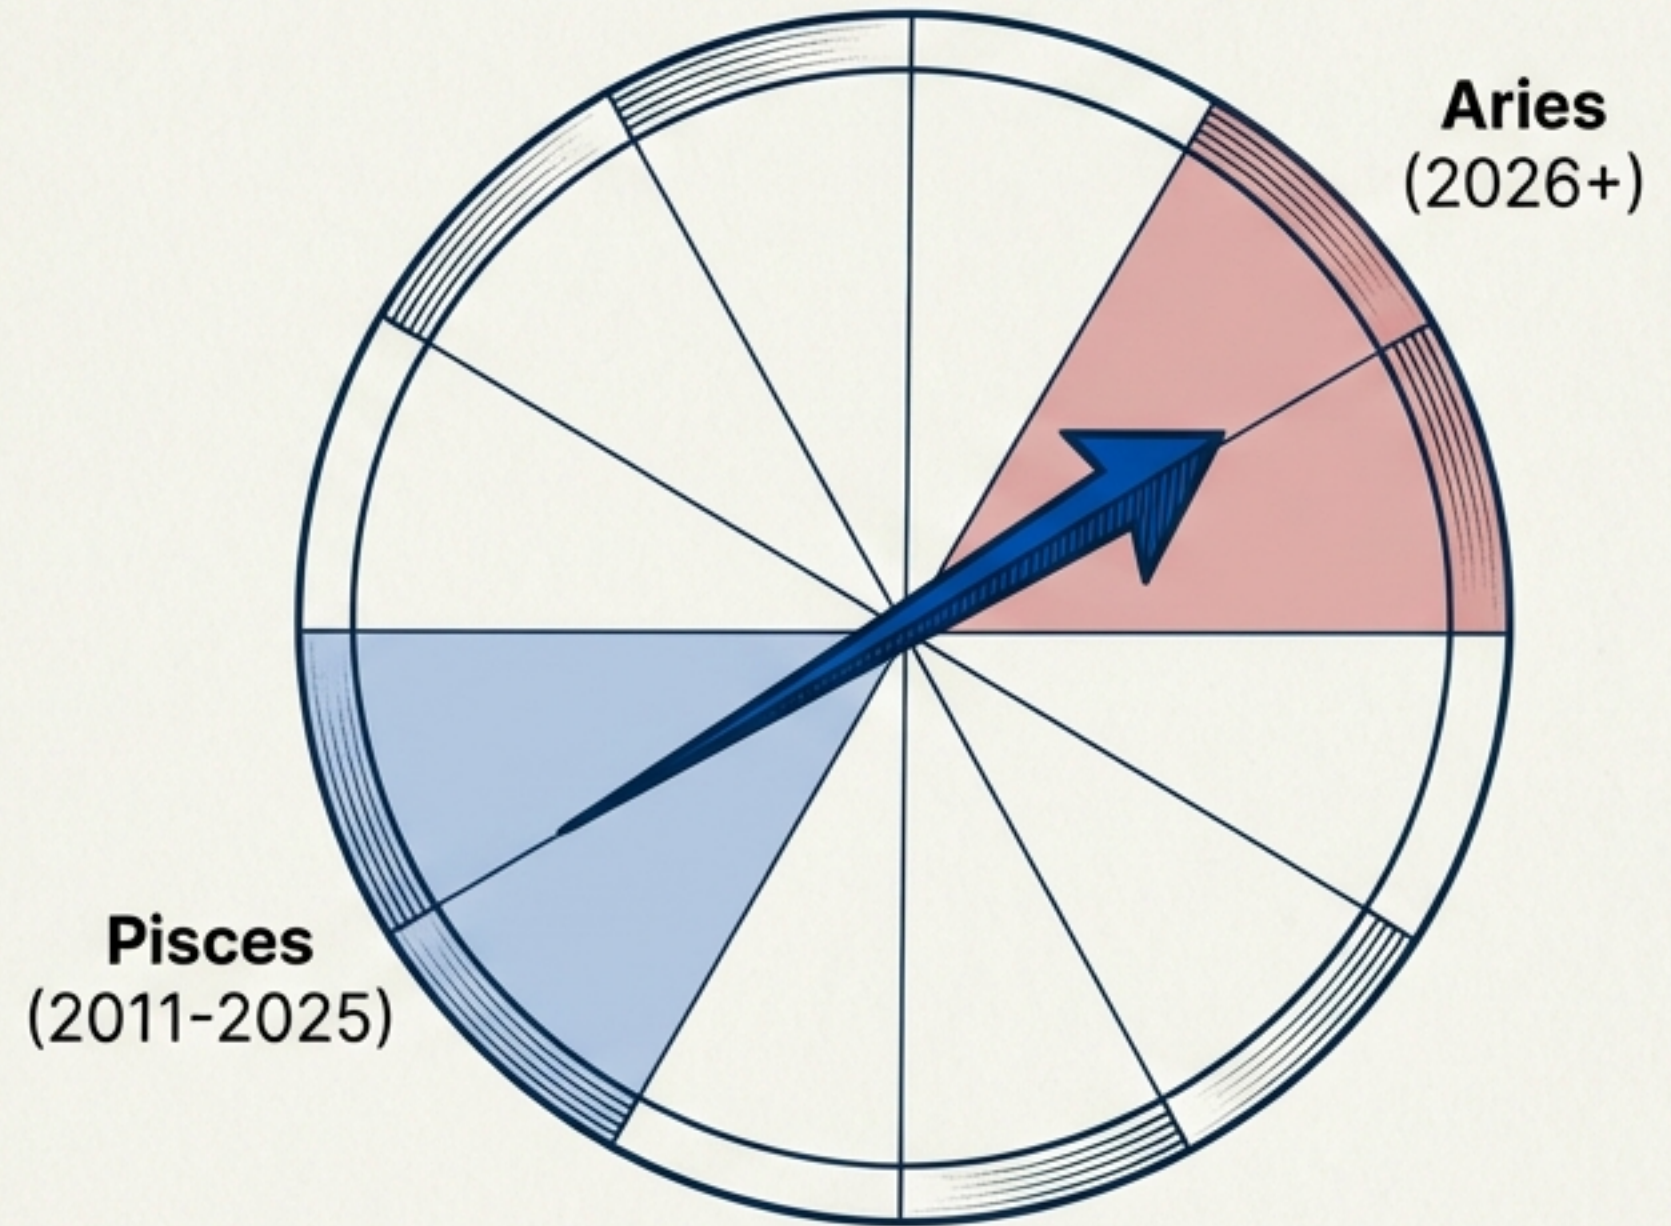

The Metaphor: The Astrologer's Symbolism

The Archetype:

In astrological tradition, Neptune symbolizes the "Universal Solvent." It governs dissolution, illusion, spiritual upheaval, the "fog," and collective consciousness.

The Cycle Mechanics:

- **Pisces (The Fish):** Themes of breaking down structures, confusion, idealism, and sacrifice.
- **Aries (The Ram):** Themes of radical new beginnings, sharp identity, and action.

We do not look to the planet to predict the future, but to understand the quality of the time.