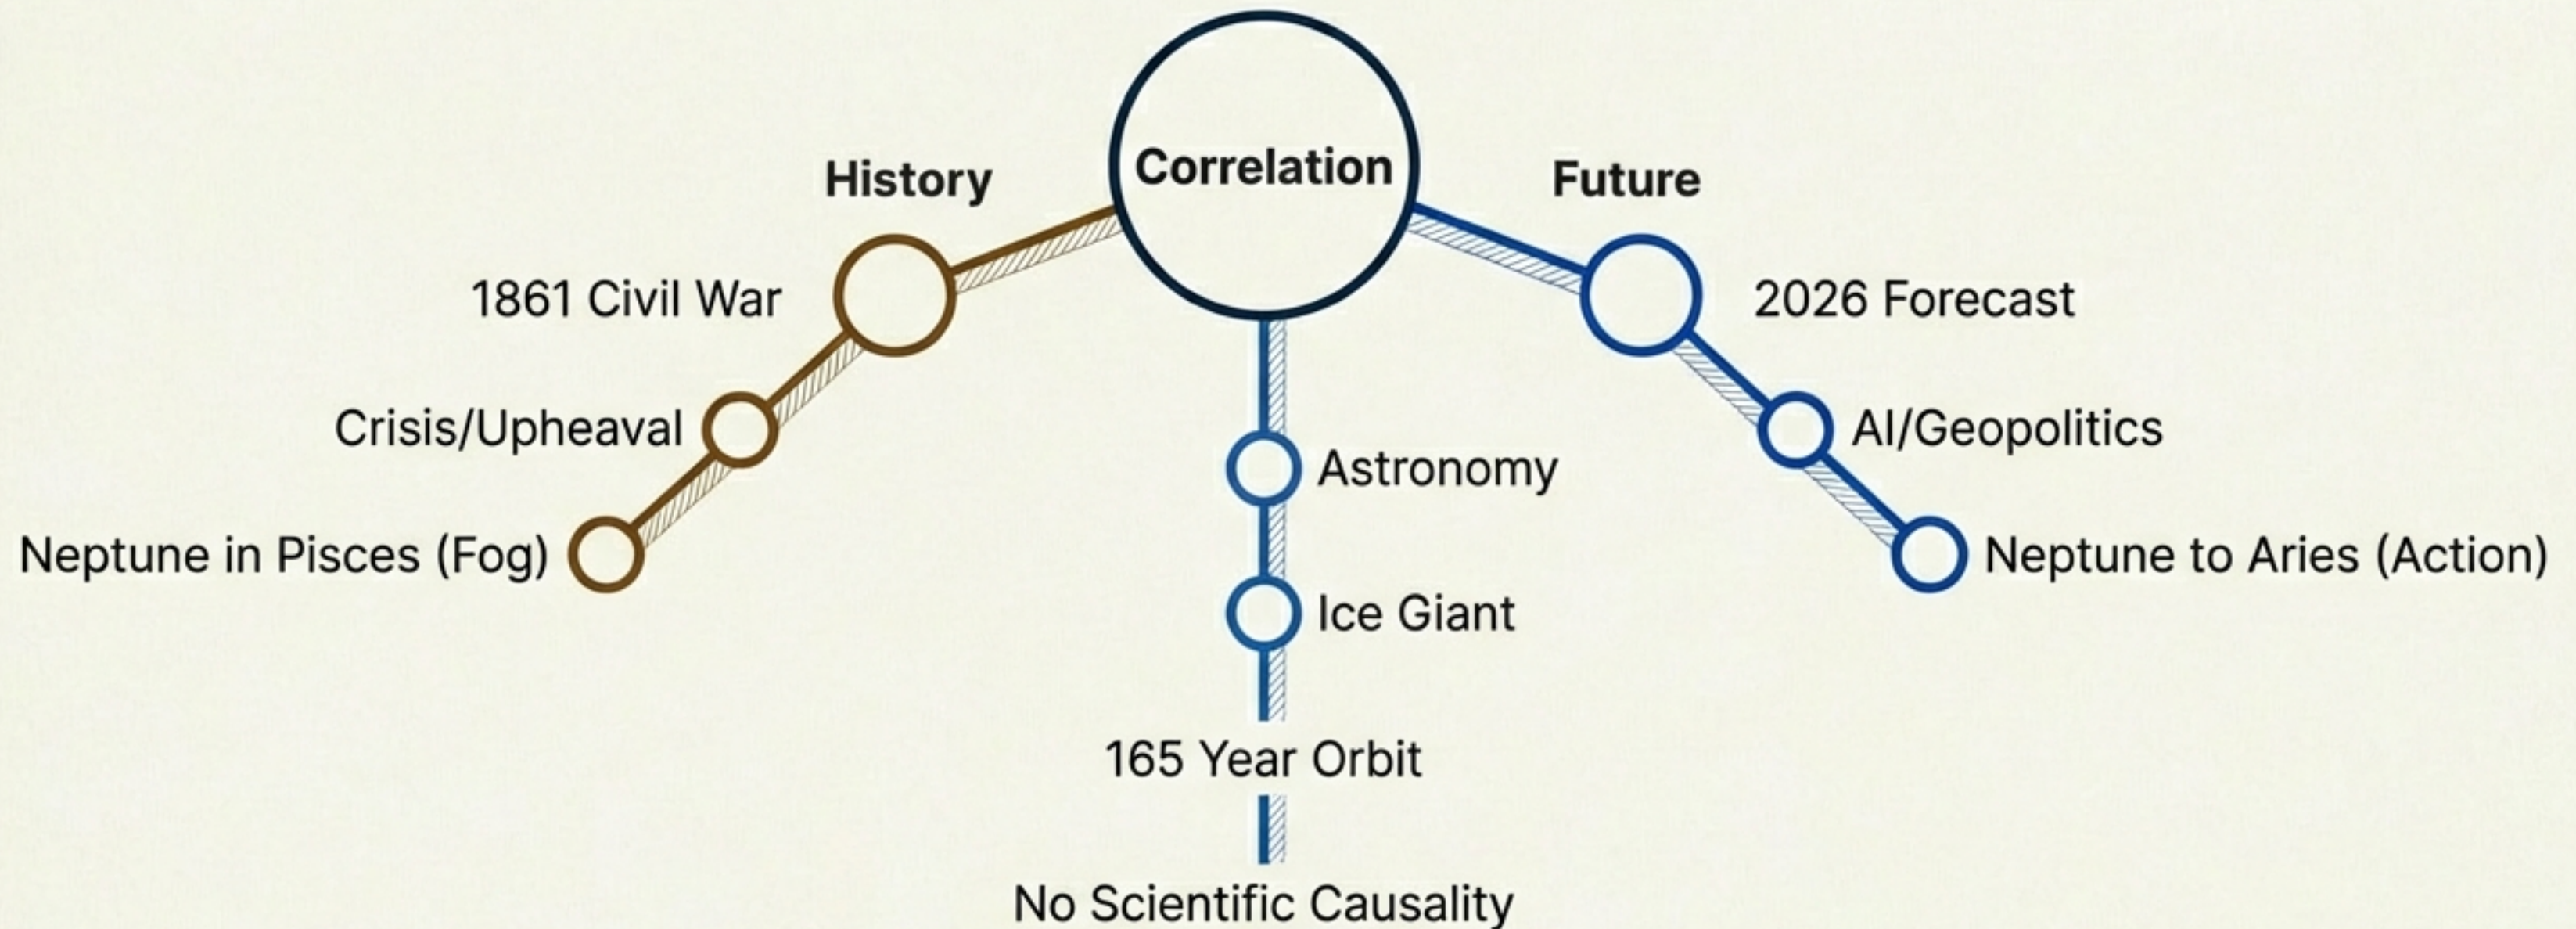

# Visualizing the Tension: Societal Stressors

# The Drivers of Change: A Reality Check

The stars may reflect the mood, but humans pull the trigger.

The 'Atmosphere' is a product of human decisions, technological evolution, and economic forces.

Neptune is merely the clock on the wall.

# Dynamics of Change: Connecting the Threads

The system is not linear cause-and-effect, but a **complex web of coincidences** and parallels.