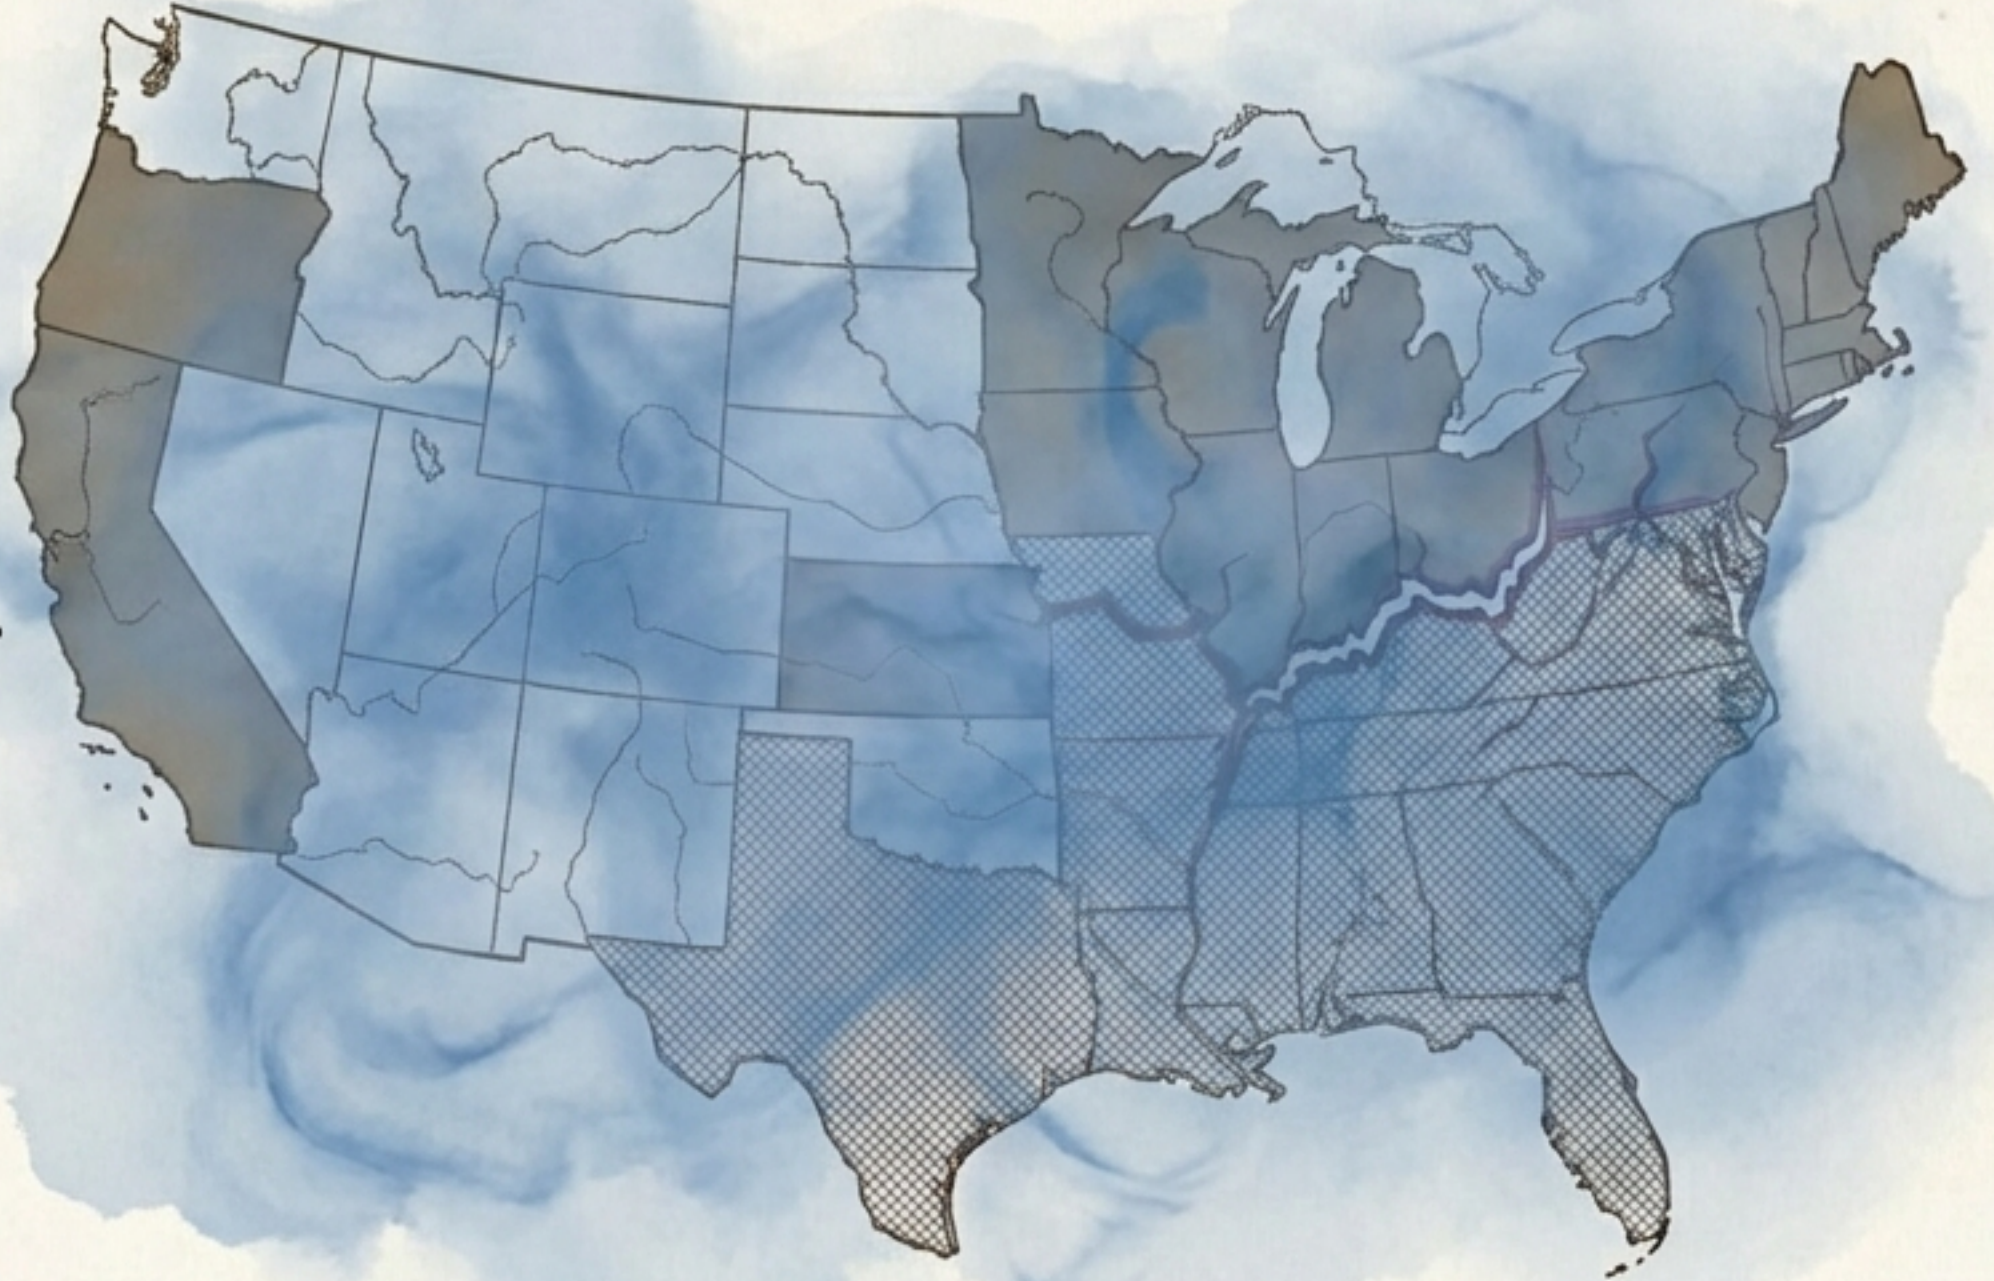

1861 Through the Lens: The Fog of War

The Alignment: Neptune was transiting Pisces (its home sign).

Interpretation:

- **Dissolution:** The 'Union' was not just a political entity but an idea; Neptune in Pisces symbolized the washing away of this illusion of unity.
- **Idealism vs. Delusion:** The era was defined by the clash of high moral idealism (Abolition) against the deep delusion of preserving a slave state.
- **The Fog:** The nation entered a period of 'spiritual upheaval' where the path forward was obscured by the chaos of collapsing structures.