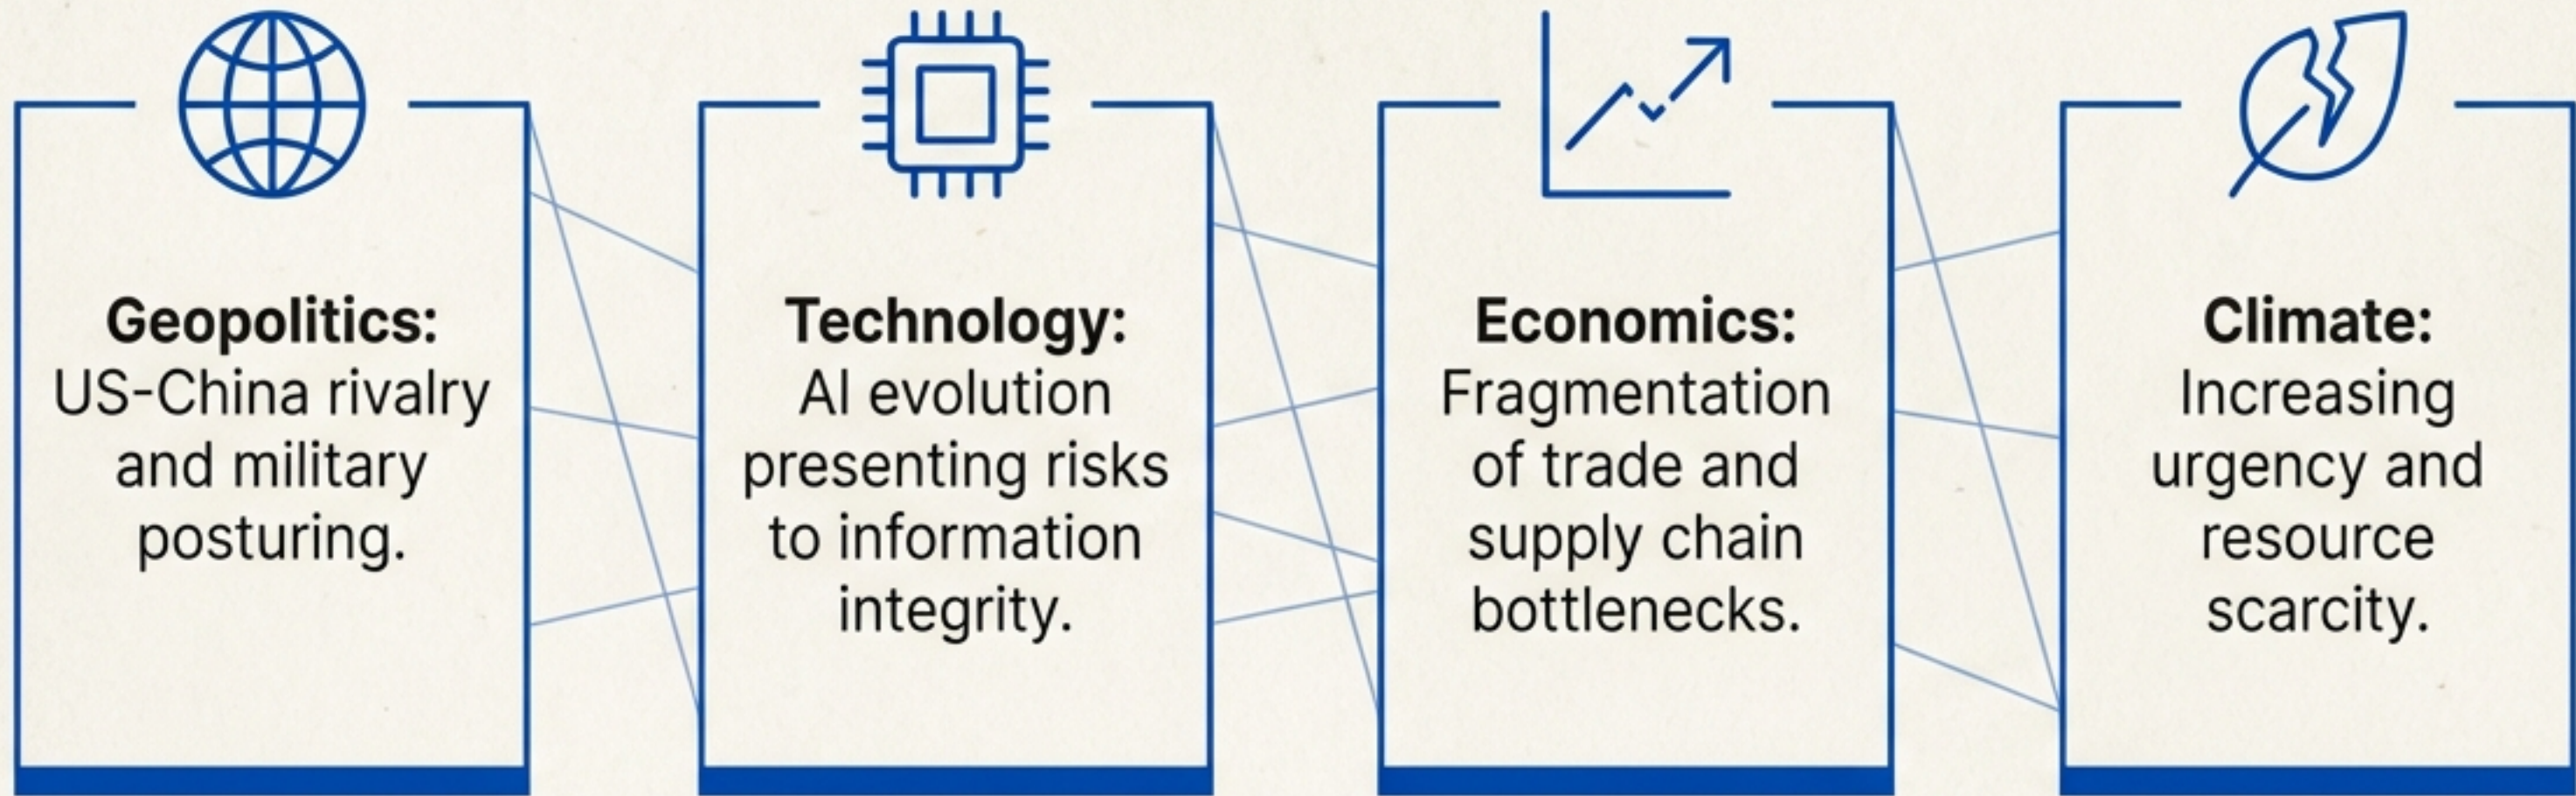

The Atmosphere: Characterized by uncertainty, polarization, and the redefinition of global alliances.