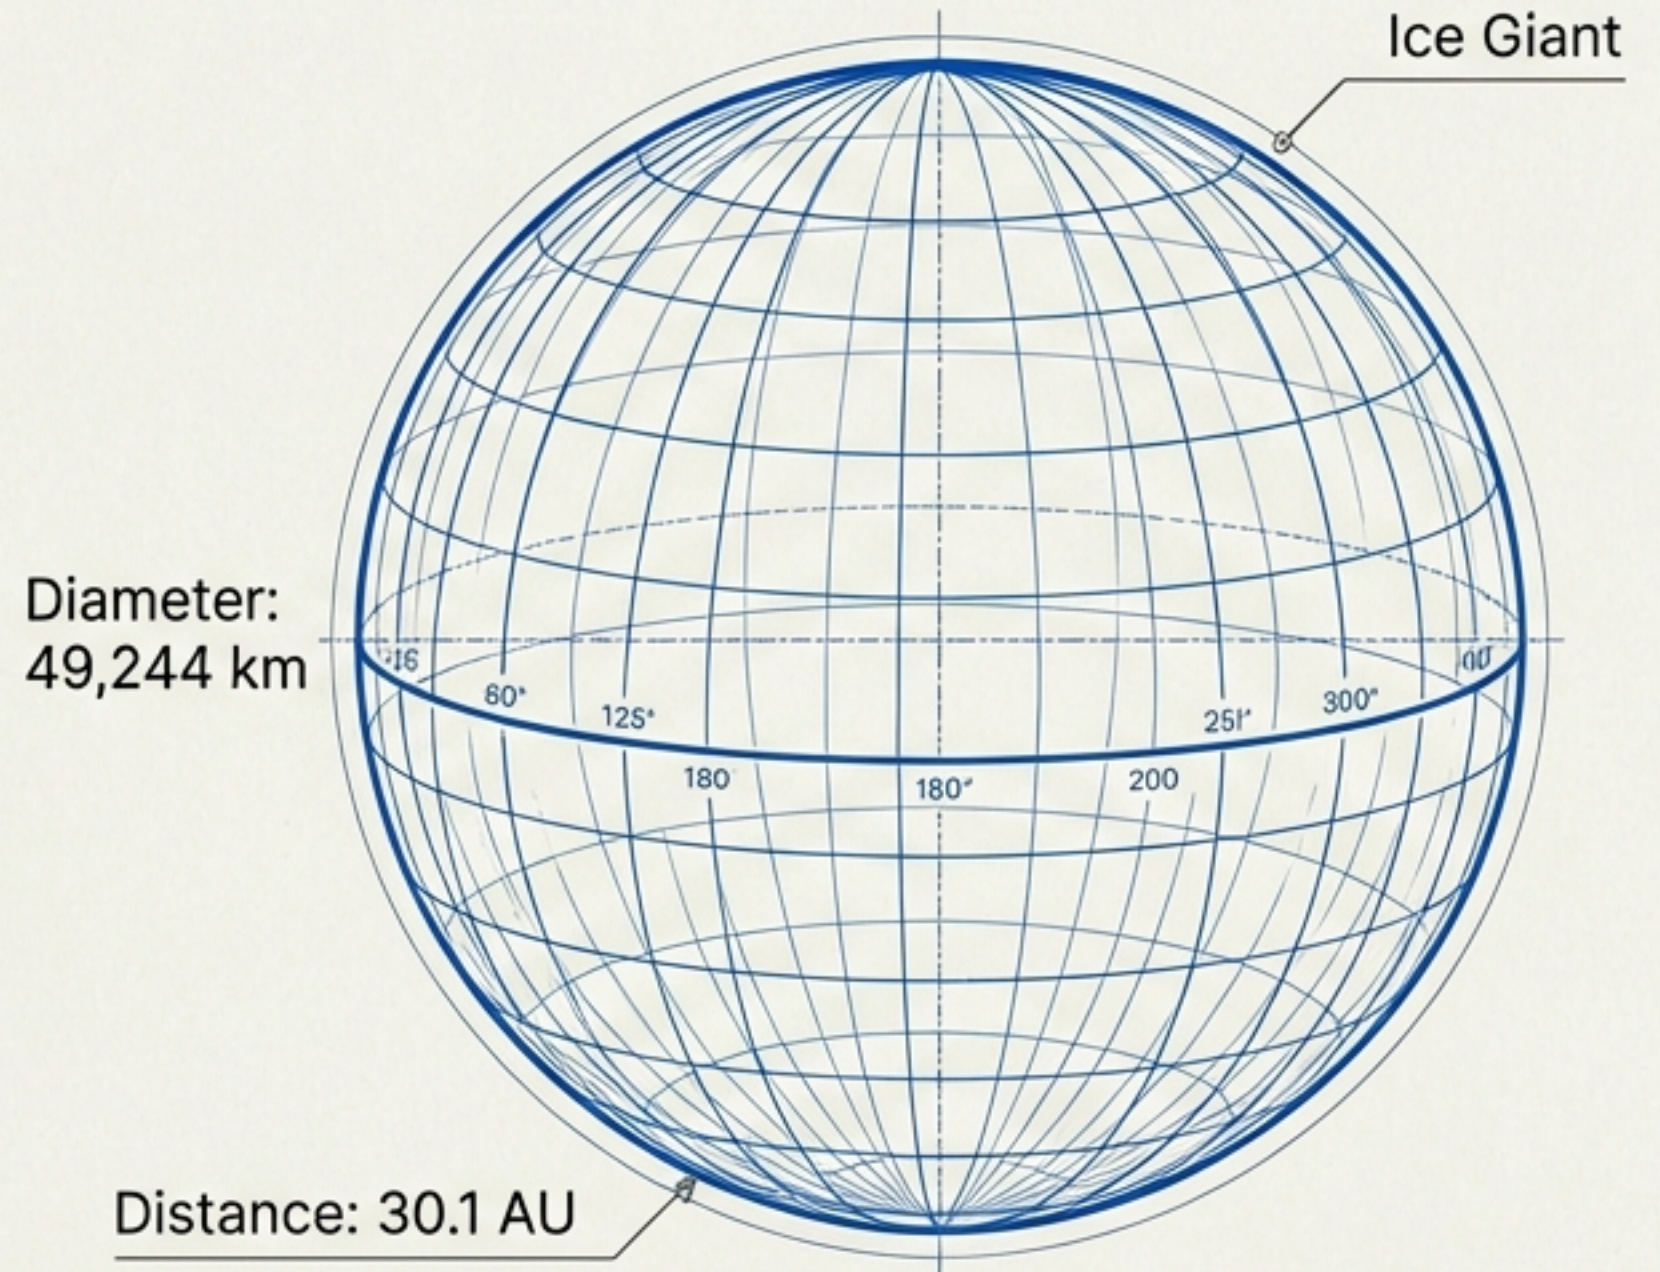

# Unraveling Ethereal Threads: The 165-Year Echo

A comparative analysis of the American Civil War and the forecasted atmosphere of 2026 through the lens of Neptune's orbital cycle.

**1861:** The Great Divide & National Fracture.

# A Celestial Anniversary Approaching in January 2026

We are approaching a rare celestial alignment. For the first time since the dissolution of the American Union, Neptune is completing its full circle. This deck asks a singular question: Does the 'atmosphere' of the past inform the volatility of the future?

# The Mechanism: The Astronomer's Reality

**Identity:** Neptune is an Ice Giant, discovered in 1846 via mathematical prediction rather than sight.

**Influence:** Gravitational influence is limited to its own moons and local solar system bodies.

**The Hard Truth:** Scientific Causation = Zero. There is no physical mechanism by which an ice giant 2.7 billion miles away triggers human elections or wars. We observe this cycle as a clock, not a cause.